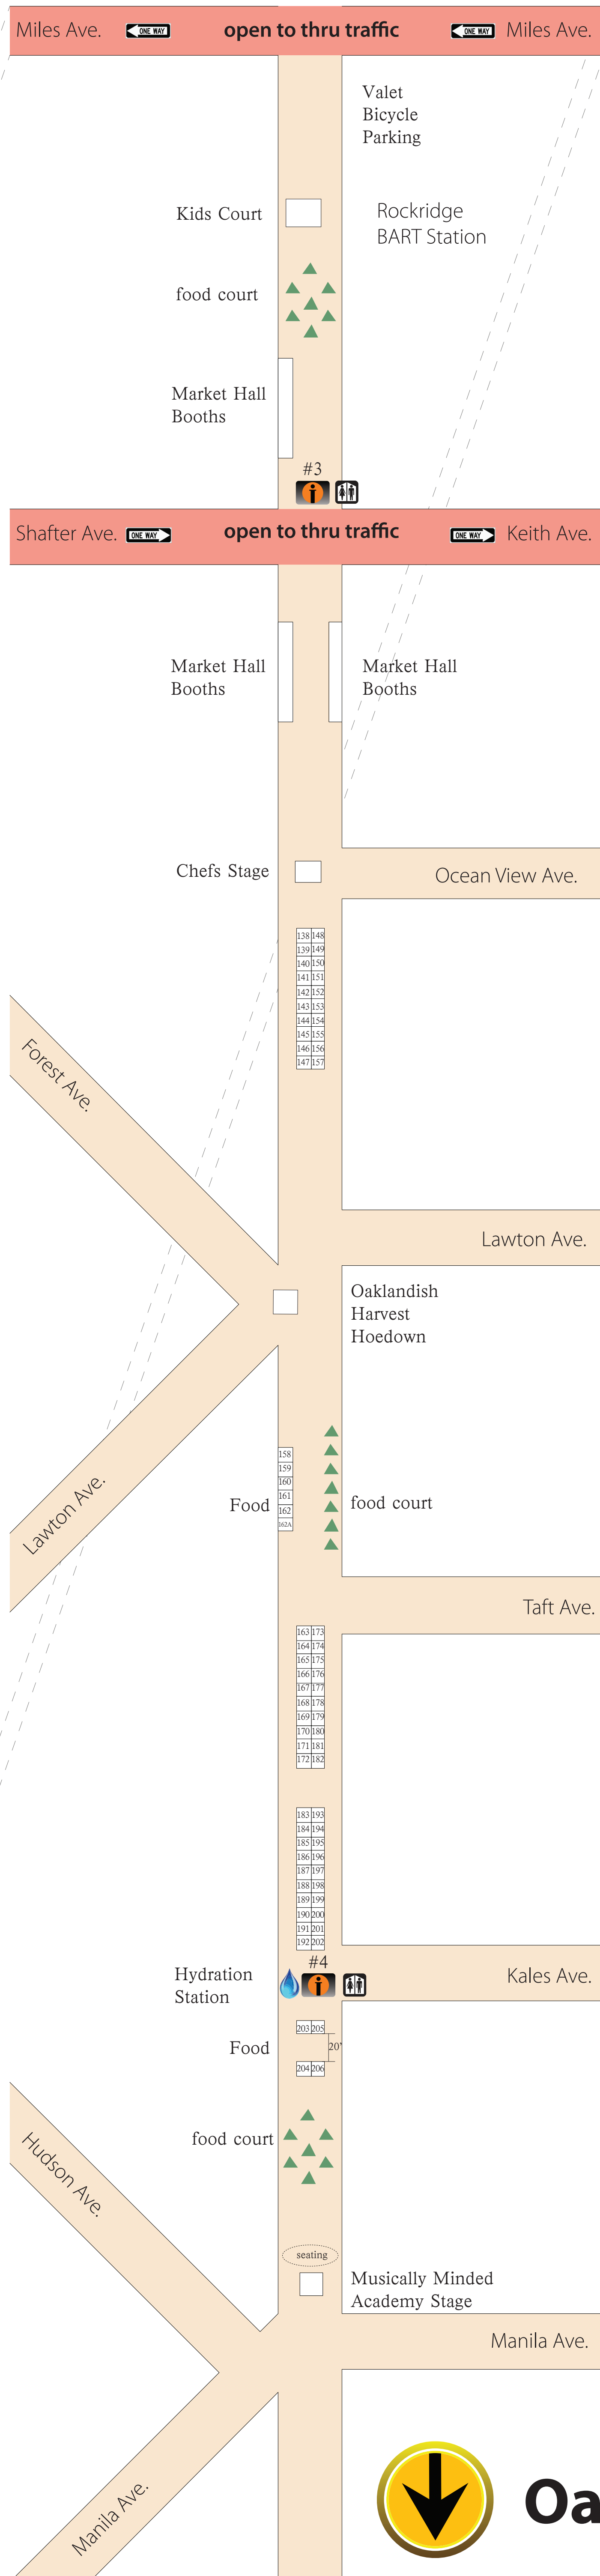

Berkeley

rockridge
OUT & ABOUT
 College Avenue between Alcatraz and Manila
SUNDAY, OCTOBER 9TH, 2011 12-6PM

Oakland