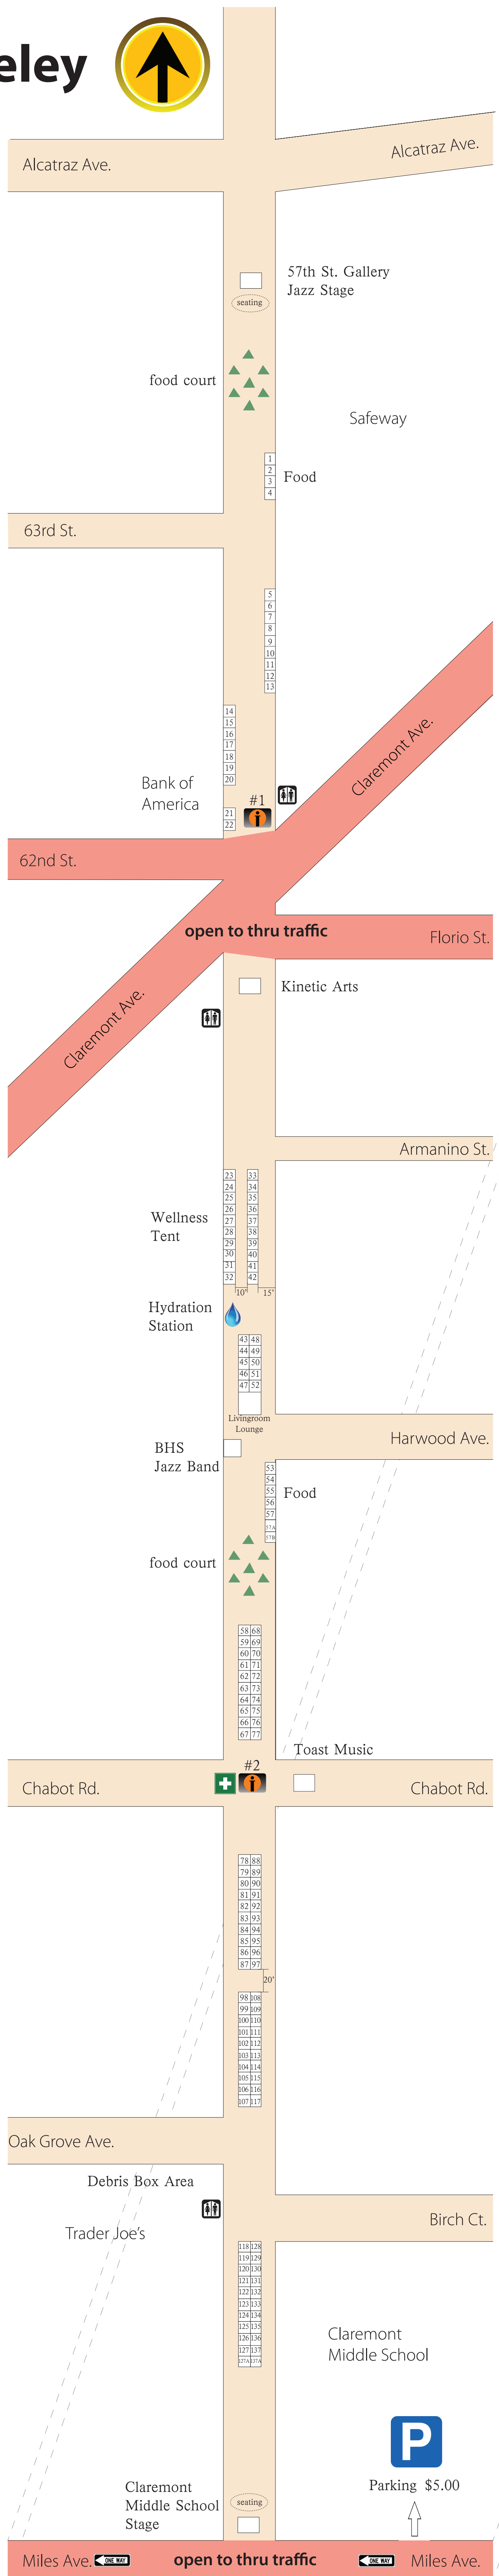

Berkeley

rockridge
OUT & ABOUT
 College Avenue between Alcatraz and Manila
SUNDAY, OCTOBER 9TH, 2011 12-6PM

Oakland